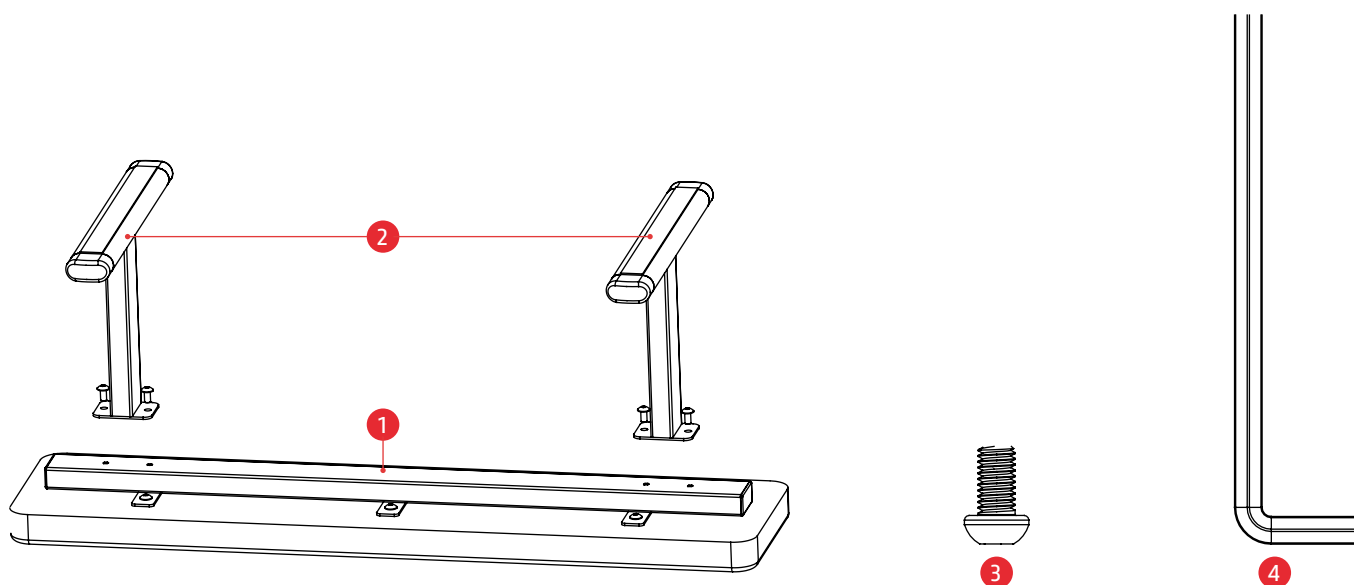

SmartGym Lite Bench

Exercise bench

Package content specification

N.o.	Name	Quantity
1	Seat	1
2	Bench support base	2
3	Screw M8 x 16	4
4	L6 Allen Key	1