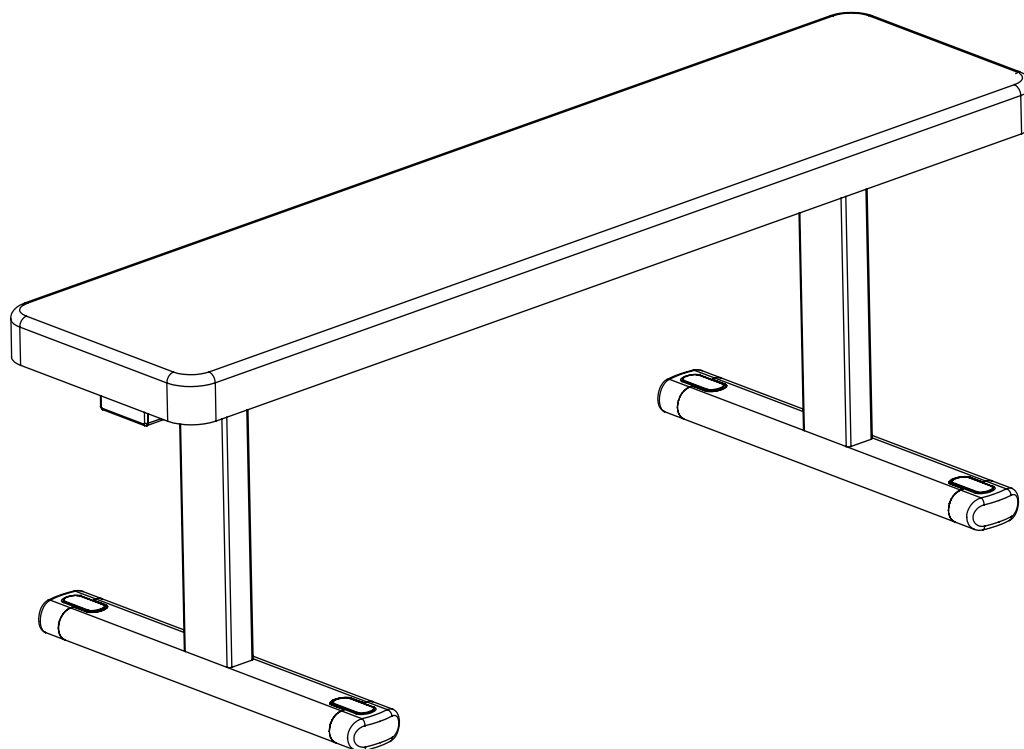

SmartGym Lite Bench

Exercise bench

Package content specification

N.o.	Name	Quantity
1	Seat	1
2	Bench support base	2
3	Screw M8 x 16	4
4	L6 Allen Key	1